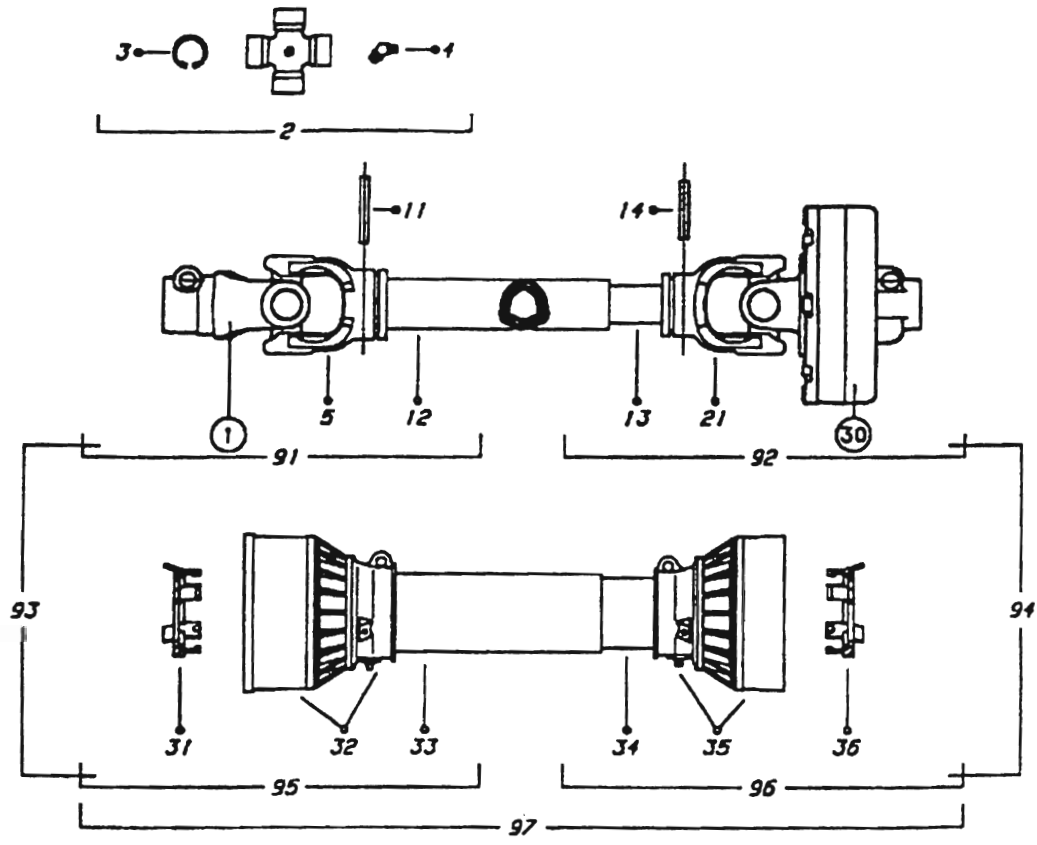

BONDIOLI DRIVE LINE & SLIP CLUTCH BROWN 560 & 572

BONDIOLI DRIVE LINE & SLIP CLUTCH
BROWN 560 & 572

<u>REF</u>	<u>PART#</u>	<u>DESCRIPTION</u>
1	TC-304	Q D YOKE
2	TC-305	U-JOINT KIT
3	TC-305A	CLIP FOR U-JOINT
4	TC-305B	GREASE FITTING FOR U-JOINT
5	TC-306	OUTER TUBE YOKE
11	TC-307	PIN
12	BP6-100	OUTER TUBE SPECIFY 5' OR 6'
13	BP6-101	INNER TUBE SPECIFY 5' OR 6'
14	TC-312	PIN
21	TC-313	INNER TUBE YOKE
30	BP6-102	TORQUE LIMITER
31	TC-315	OUTER SHIELD BEARING
32	TC-316	OUTER CONE
33	BP6-103	OUTER SHIELD LESS CONE SPECIFY 5' OR 6'
34	BP6-104	INNER SHIELD LESS CONE SPECIFY 5' OR 6'
35	TC-321	INNER CONE
36	TC-322	INNER SHIELD BEARING
51	TC-323	PIN ASSEMBLY
71	TC-324A	SCREW
72	TC-325	FLANGE YOKE
73	TC-326	CLUTCH LINING
74	TC-327	LINING PLATE
75	TC-328	INNER PLATE
76	BP6-105	HUB W/Q D PIN
77	BP6-106	Q D PIN FOR CLUTCH HUB
78	TC-331	TIGHTENING PLATE
79	BP6-107	SPRING
81	TC-333	SCREEN RING
82	TC-334	CLUTCH HOUSING
91	BP6-108	FRONT DRIVE SHAFT W/SHIELD 6'
91	BP6-109	FRONT DRIVE SHAFT W/SHIELD 5'
92	BP6-110	REAR DRIVE SHAFT W/SHIELD 6'
92	BP6-111	REAR DRIVE SHAFT W/SHIELD 5'
95	BP6-112	OUTER SHIELD ASSEMBLY 6'
95	BP6-113	OUTER SHIELD ASSEMBLY 5'
96	BP6-114	INNER SHIELD ASSEMBLY 6'
96	BP6-115	INNER SHIELD ASSEMBLY 5'
97	BP6-116	SAFETY SHIELD COMPLETE 6'
97	BP6-117	SAFETY SHIELD COMPLETE 5'