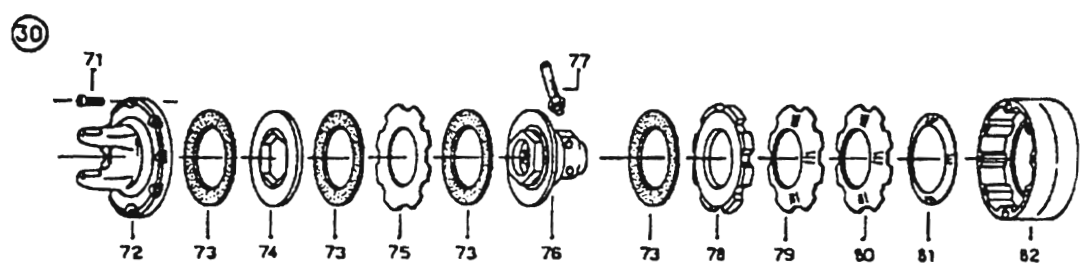

BONDIOLI DRIVE LINE & SLIP CLUTCH BROWN 560 & 572

BONDIOLI DRIVE LINE & SLIP CLUTCH
BROWN 560 & 572

<u>REF</u>	<u>PART#</u>	<u>DESCRIPTION</u>
1	TC-304	Q D YOKE
2	TC-305	U-JOINT KIT
3	TC-305A	CLIP FOR U-JOINT
4	TC-305B	GREASE FITTING FOR U-JOINT
5	TC-306	OUTER TUBE YOKE
11	TC-307	PIN
12	BP6-100	OUTER TUBE SPECIFY 5' OR 6'
13	BP6-101	INNER TUBE SPECIFY 5' OR 6'
14	TC-312	PIN
21	TC-313	INNER TUBE YOKE
30	BP6-102	TORQUE LIMITER
31	TC-315	OUTER SHIELD BEARING
32	TC-316	OUTER CONE
33	BP6-103	OUTER SHIELD LESS CONE SPECIFY 5' OR 6'
34	BP6-104	INNER SHIELD LESS CONE SPECIFY 5' OR 6'
35	TC-321	INNER CONE
36	TC-322	INNER SHIELD BEARING
51	TC-323	PIN ASSEMBLY
71	TC-324A	SCREW
72	TC-325	FLANGE YOKE
73	TC-326	CLUTCH LINING
74	TC-327	LINING PLATE
75	TC-328	INNER PLATE
76	BP6-105	HUB W/Q D PIN
77	BP6-106	Q D PIN FOR CLUTCH HUB
78	TC-331	TIGHTENING PLATE
79	BP6-107	SPRING
81	TC-333	SCREEN RING
82	TC-334	CLUTCH HOUSING
91	BP6-108	FRONT DRIVE SHAFT W/SHIELD 6'
91	BP6-109	FRONT DRIVE SHAFT W/SHIELD 5'
92	BP6-110	REAR DRIVE SHAFT W/SHIELD 6'
92	BP6-111	REAR DRIVE SHAFT W/SHIELD 5'
95	BP6-112	OUTER SHIELD ASSEMBLY 6'
95	BP6-113	OUTER SHIELD ASSEMBLY 5'
96	BP6-114	INNER SHIELD ASSEMBLY 6'
96	BP6-115	INNER SHIELD ASSEMBLY 5'
97	BP6-116	SAFETY SHIELD COMPLETE 6'
97	BP6-117	SAFETY SHIELD COMPLETE 5'